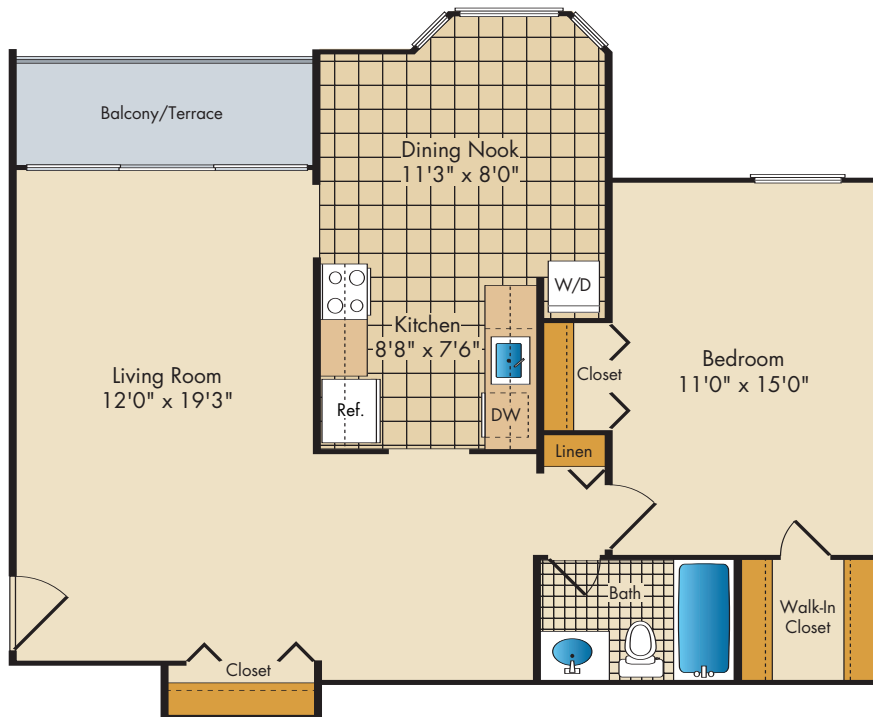

LAUREL SQUARE

A P A R T M E N T S

Square Feet: _____

Monthly Rent: _____

One Bedroom, One Bath